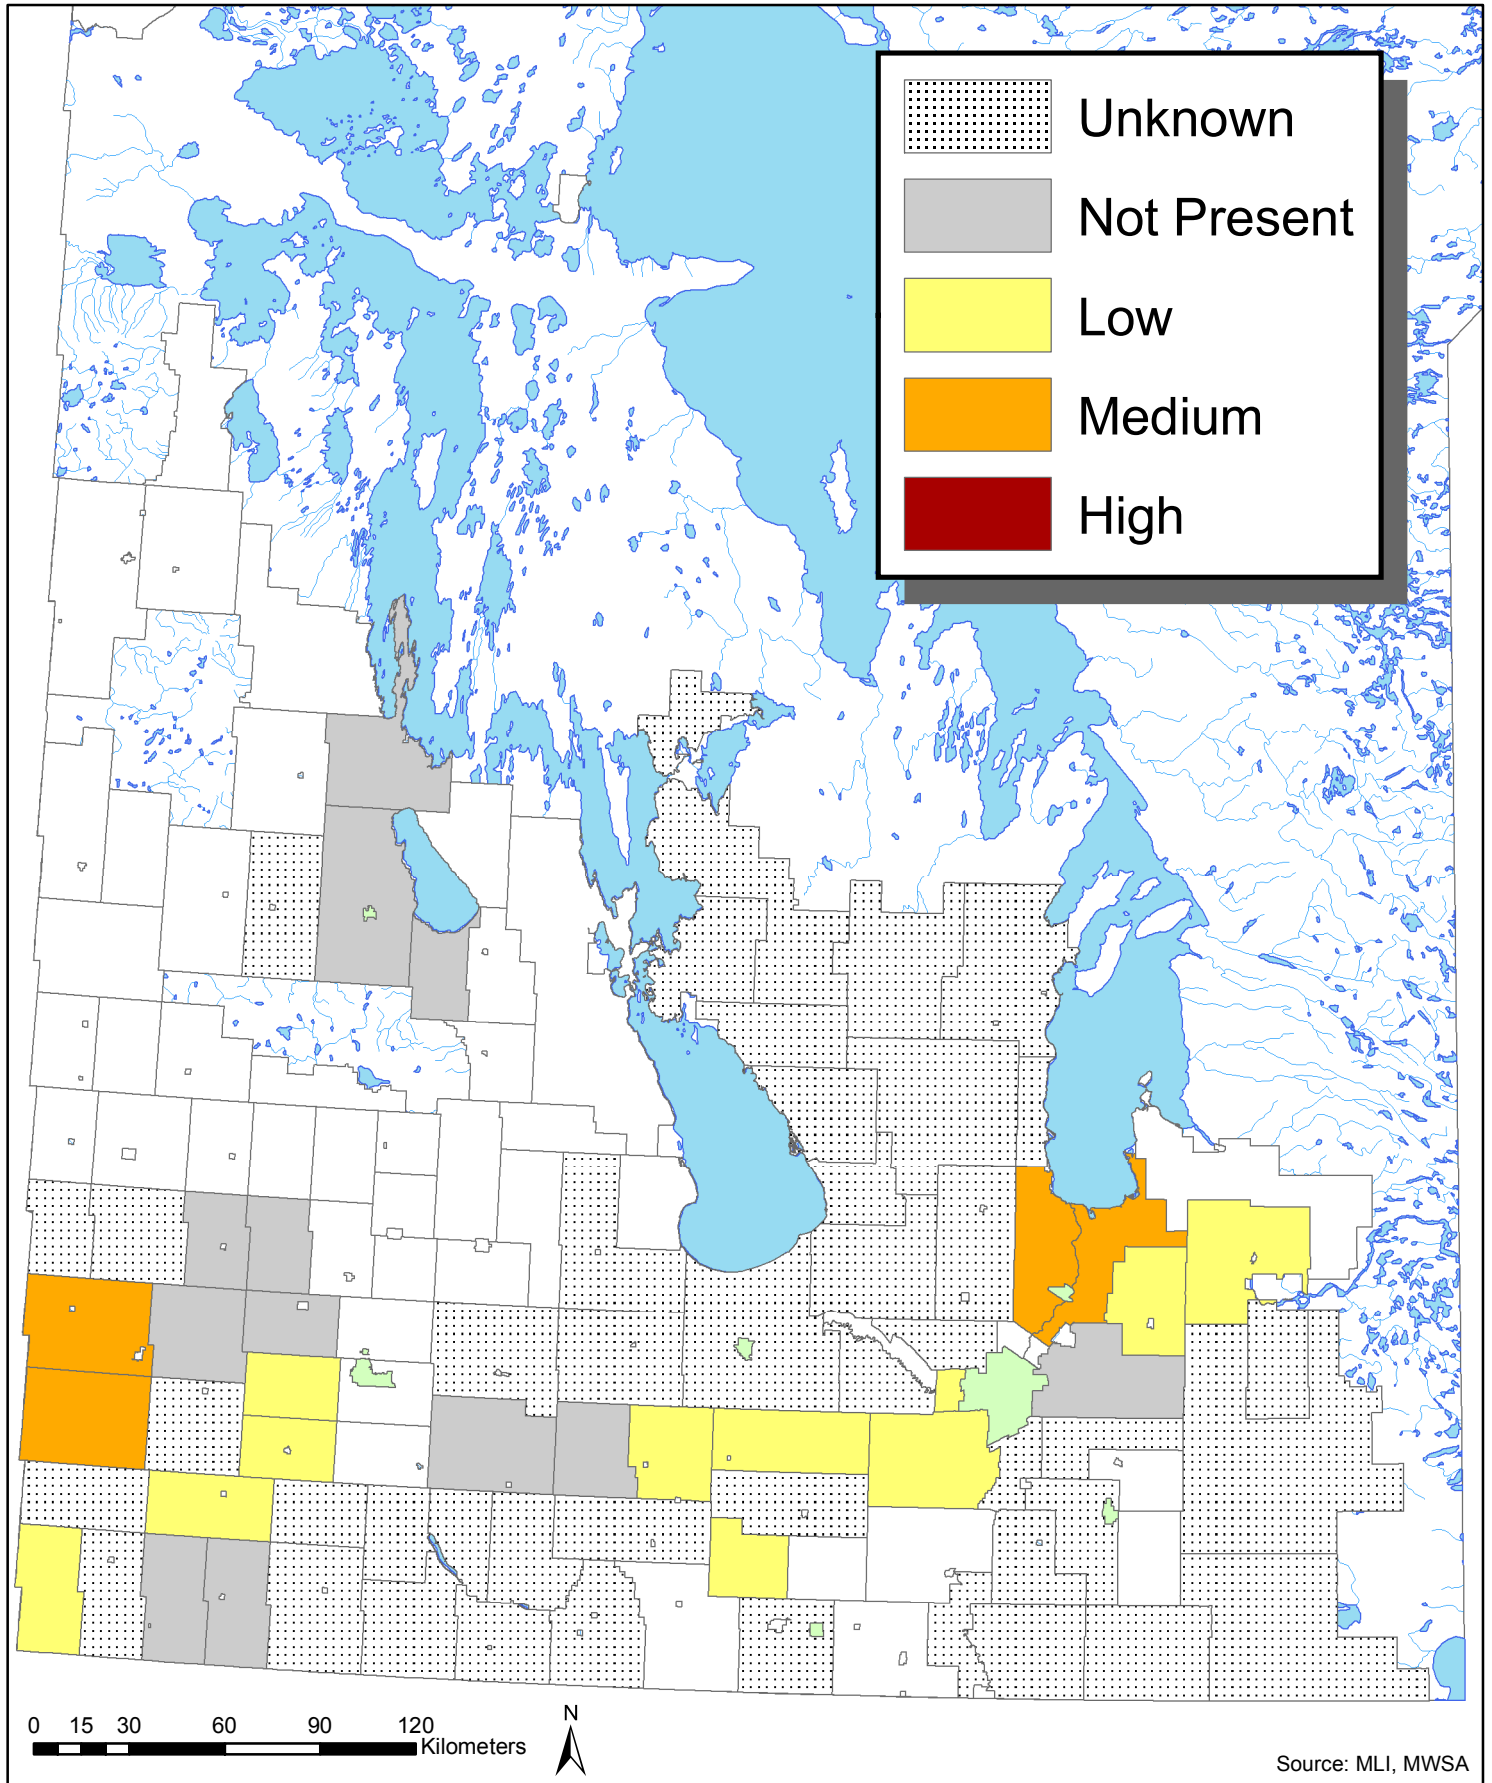

Downy Brome (*Bromus tectorum*) Infestation in Manitoba Municipalities in 2010

Source: MLI, MWSA

Invasive Species Council of Manitoba
www.invasivespeciesmanitoba.com
(204) 232-6021